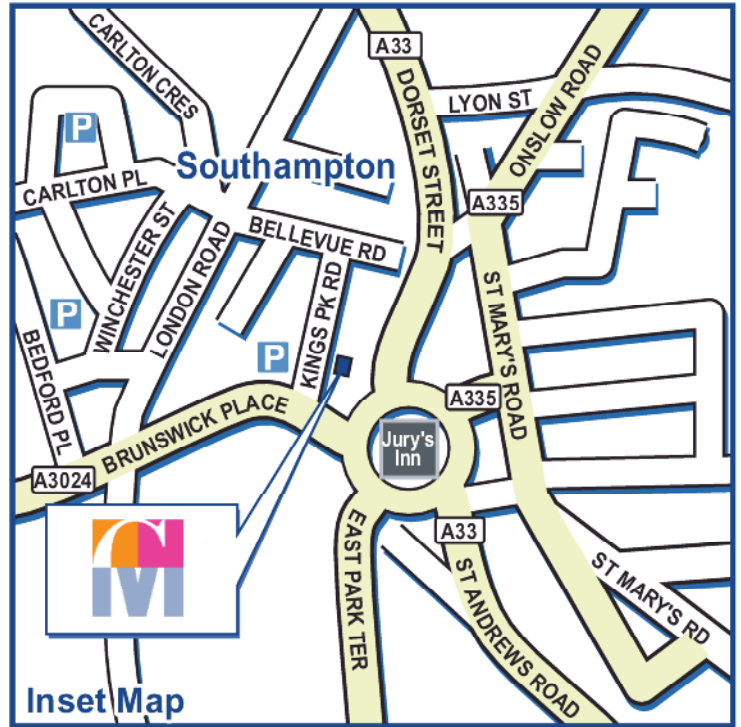

Travelling from the M3:

1. Exit the M3 from Junction 4 onto the A33 (The Avenue).
2. Follow the A33 into Southampton (signposted City Centre).
3. After approximately 3 miles follow directions from point 7 below.

Travelling from the M27:

1. At Junction 5 (Southampton/Eastleigh Airport) take the slip road to roundabout following signs for Southampton A335 - once on the dual carriageway stay in the left hand lane.
2. Go straight on through the first set of traffic lights and at the next set of lights take a left into Thomas Lewis Way (Swaythling By-Pass).
3. At the next set of traffic lights (junction with St Denys Road) proceed straight ahead.
4. At the next set of traffic lights (junction with Dukes Road) stay in the left hand lane and proceed straight ahead.
5. At the next set of traffic lights you filter left onto Bevois Valley Road and into Onslow Road. Go straight over traffic lights at the end of Onslow Road.
6. Turn left at next set of traffic lights into Dorset Street. Get into right hand lane approaching the roundabout.
7. There are traffic lights just before the roundabout (Charlotte Place), the Jury's Inn hotel will be straight in front of you. Once on the roundabout keep in the right hand lane until you take a left into Brunswick Place (signposted Ring Road West).
8. Once on Brunswick Place get into the right hand lane, as Kings Park Road is the first right (about 50 metres from the roundabout).
9. Turn right into Kings Park Road and Coffin Mew LLP is on the right hand side of the road. Parking on the road is for 2 hours or there is a Car Park on the left hand side just opposite the building.

Locator Map