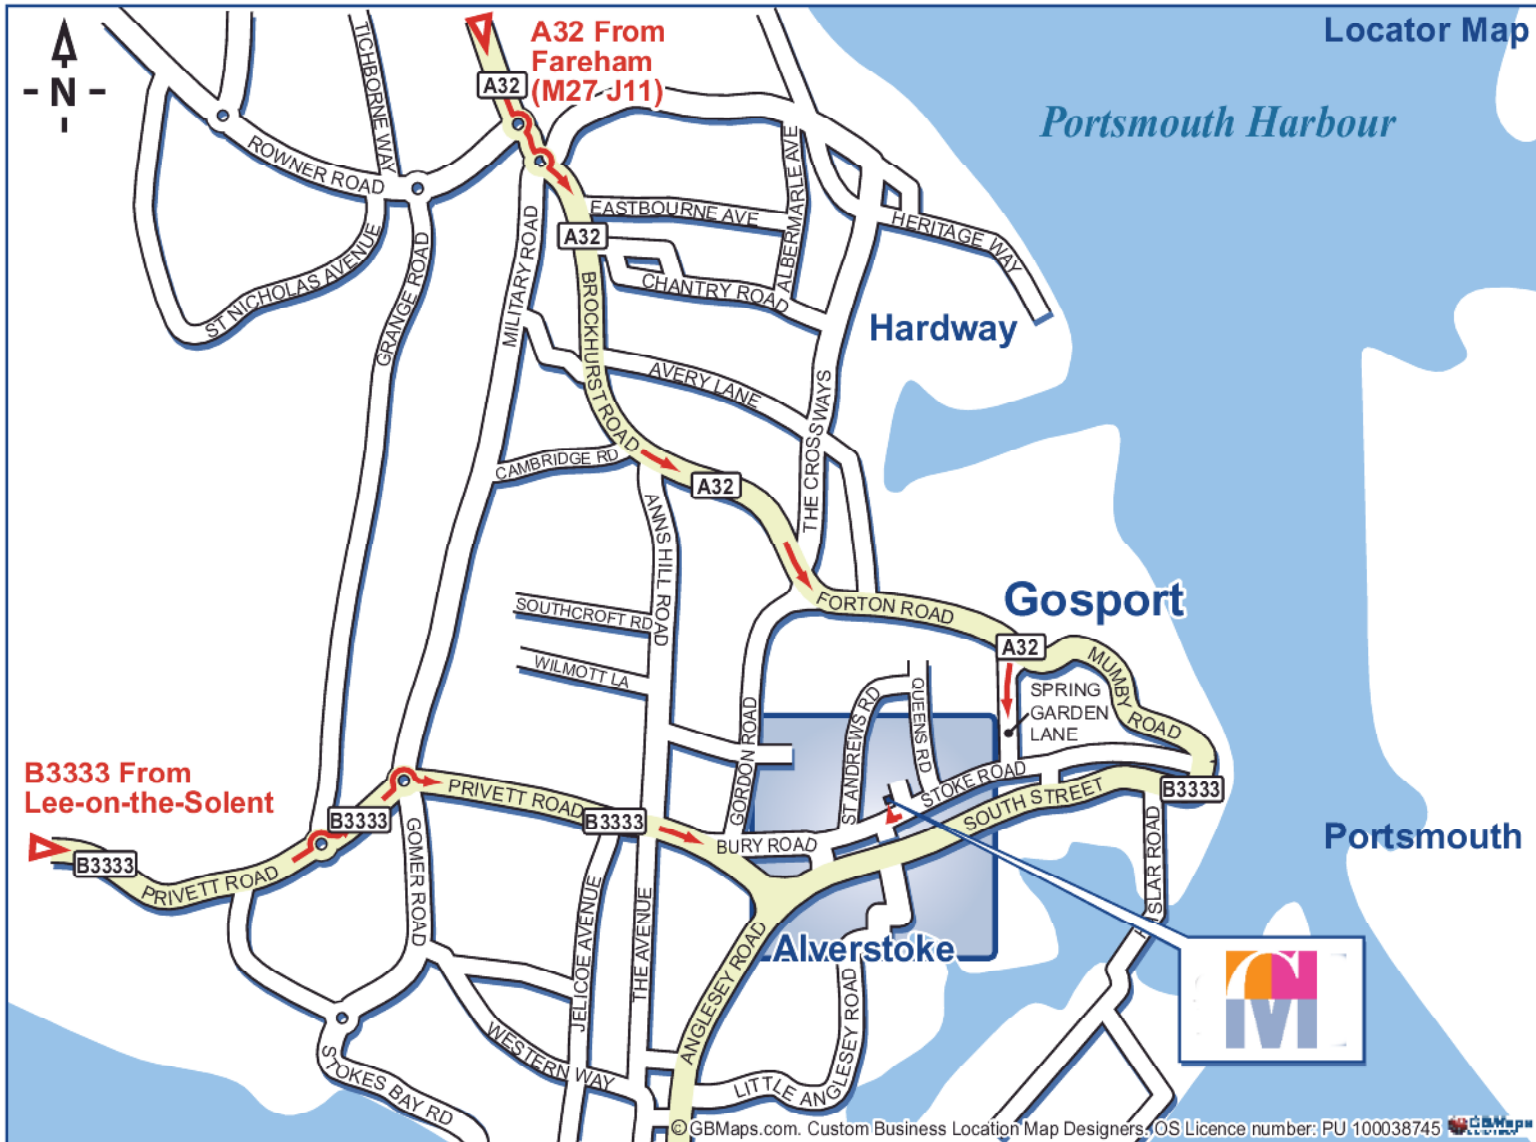

#### From M27 Junction 11:

Exit the M27 at junction 11 onto the A27 heading towards Fareham. At the roundabout take the first exit onto the A32 heading towards Gosport. Continue over 2 roundabouts (A32). Continue for approximately 1.8 miles towards Gosport town centre and ferry. Turn right onto Spring Garden Lane. Turn right onto Stoke Road. Our offices are located on the corner of Stoke Gardens and Stoke Road on the right hand side, almost opposite Waitrose.

Parking is available at the side of our office.

Inset Map

Locator Map