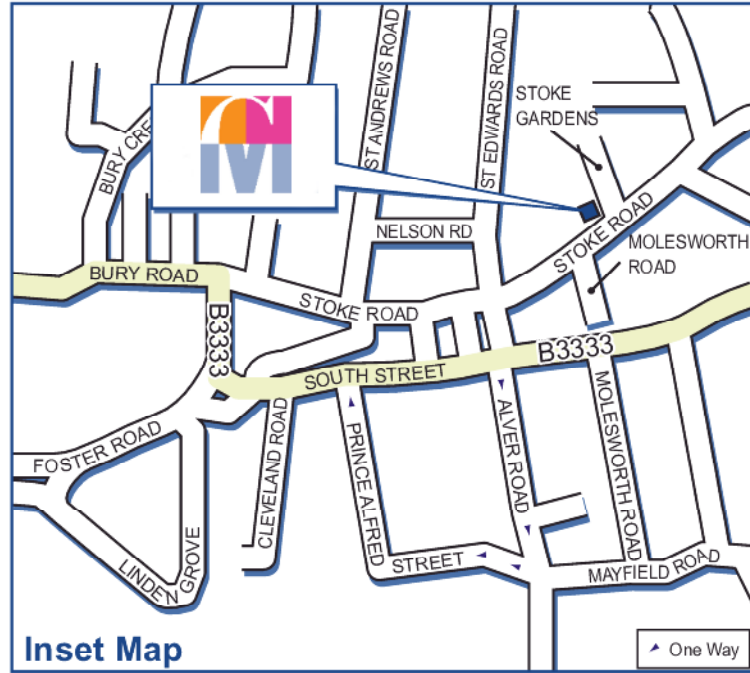

### Directions to Coffin Mew LLP Stoke Road, Gosport

#### From M27 Junction 11:

Exit the M27 at junction 11 onto the A27 heading towards Fareham. At the roundabout take the first exit onto the A32 heading towards Gosport. Continue over 2 roundabouts (A32). Continue for approximately 1.8 miles towards Gosport town centre and ferry. Turn right onto Spring Garden Lane. Turn right onto Stoke Road. Our offices are located on the corner of Stoke Gardens and Stoke Road on the right hand side, almost opposite Waitrose.

Parking is available at the side of our office.

Inset Map

Locator Map