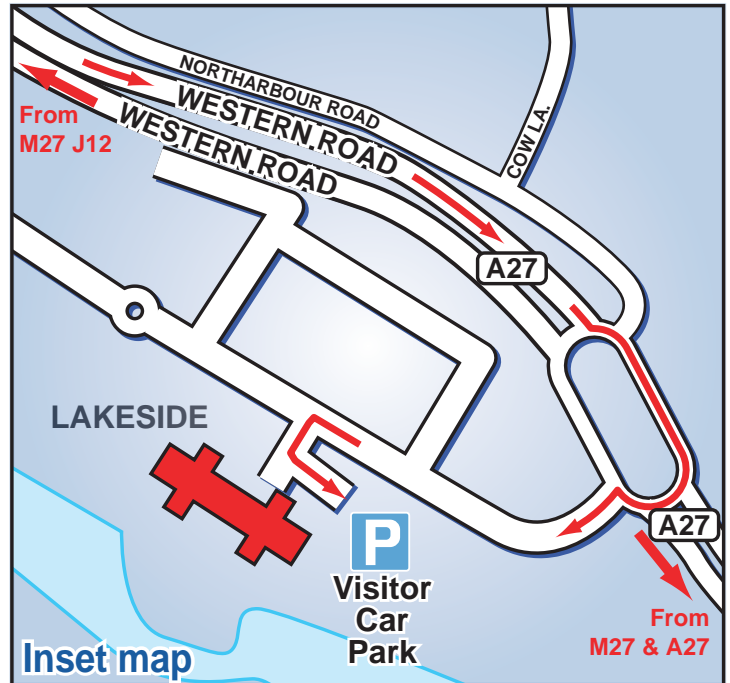

Directions to Coffin Mew LLP

LAKESIDE North Harbour Portsmouth

Travelling From Portsmouth:

1. Take the M275 northbound.
2. Exit to the left onto M27 junction 12 leading onto the A27 signposted to Cosham.
3. Take the right hand lane and at the traffic lights, turn right onto A27.
4. Continue along Western Road (A27 for half a mile).
5. At the roundabout take the second exit into LAKESIDE North Harbour.
6. Our building is the first on the left and car parking for visitors is located at the front of the building.

From the M27 West:

1. Take the M27 junction 12.
2. Follow the road round staying in the right hand lane.
3. At the traffic lights, turn right onto A27.
4. Follow directions from 4 above.

From the A27 East:

1. Follow the A27 towards Portsmouth.
2. Just before the beginning of the M27, branch left staying in the right hand lane of the slip road. At the roundabout take the 2nd exit onto Western Road - A27 (signposted M27, M275, Paulsgrove)
3. At the next roundabout take the 1st exit into LAKESIDE North Harbour.
4. Our building is the first on the left and car parking for visitors is located at the front of the building.

Locator map